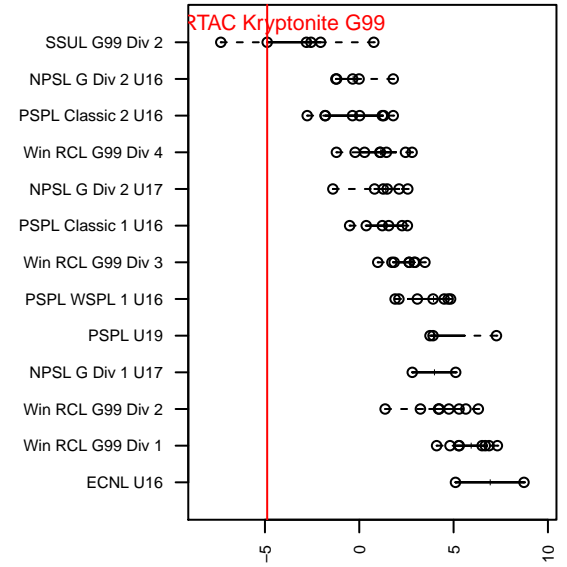

NORTAC Kryptonite G99

North Tacoma SC
North Tacoma, WA
G99 total strength=635
attack=0.74 defense=0.43
fall league = SSUL G99 Div 2

alt names used:
Nortac Kryptonite

Venues played:
2015 SSUL G99 Div 2

**attack and defense variance (black dot)
relative to other teams
and top 10 in region**

**attack and defense rating
relative to others at age
and all opponents in last 13 months**

Performance relative to 13 month average

Performance relative to 13 month average

date	home		away		venue	pred.home	pred.away
2015-11-22	UPSC Eagles Blue G99	0	NORTAC Kryptonite G99	7	2015 SSUL G99 Div 2	0.71	3.21
2015-11-15	NORTAC Kryptonite G99	0	FME Renegades G99	8	2015 SSUL G99 Div 2	0.15	7.37
2015-11-01	Hummingbirds G99	3	NORTAC Kryptonite G99	0	2015 SSUL G99 Div 2	3.54	0.68
2015-10-25	NORTAC Kryptonite G99	0	CFSC Schneider G99	9	2015 SSUL G99 Div 2	0.88	6.90
2015-10-18	NORTAC Kryptonite G99	1	Hummingbirds G99	6	2015 SSUL G99 Div 2	0.68	3.54
2015-10-11	HSC Firecrackers G99	4	NORTAC Kryptonite G99	0	2015 SSUL G99 Div 2	4.08	0.55
2015-10-10	FWFC Hotshots G99	1	NORTAC Kryptonite G99	0	2015 SSUL G99 Div 2	2.39	0.48
2015-10-04	NORTAC Kryptonite G99	0	FWFC Hotshots G99	2	2015 SSUL G99 Div 2	0.48	2.39
2015-10-03	NORTAC Kryptonite G99	1	HSC Firecrackers G99	0	2015 SSUL G99 Div 2	0.55	4.08
2015-09-27	FME Renegades G99	9	NORTAC Kryptonite G99	0	2015 SSUL G99 Div 2	7.37	0.15
2015-09-20	CFSC Schneider G99	8	NORTAC Kryptonite G99	0	2015 SSUL G99 Div 2	6.90	0.88
2015-09-13	NORTAC Kryptonite G99	3	UPSC Eagles Blue G99	0	2015 SSUL G99 Div 2	3.21	0.71